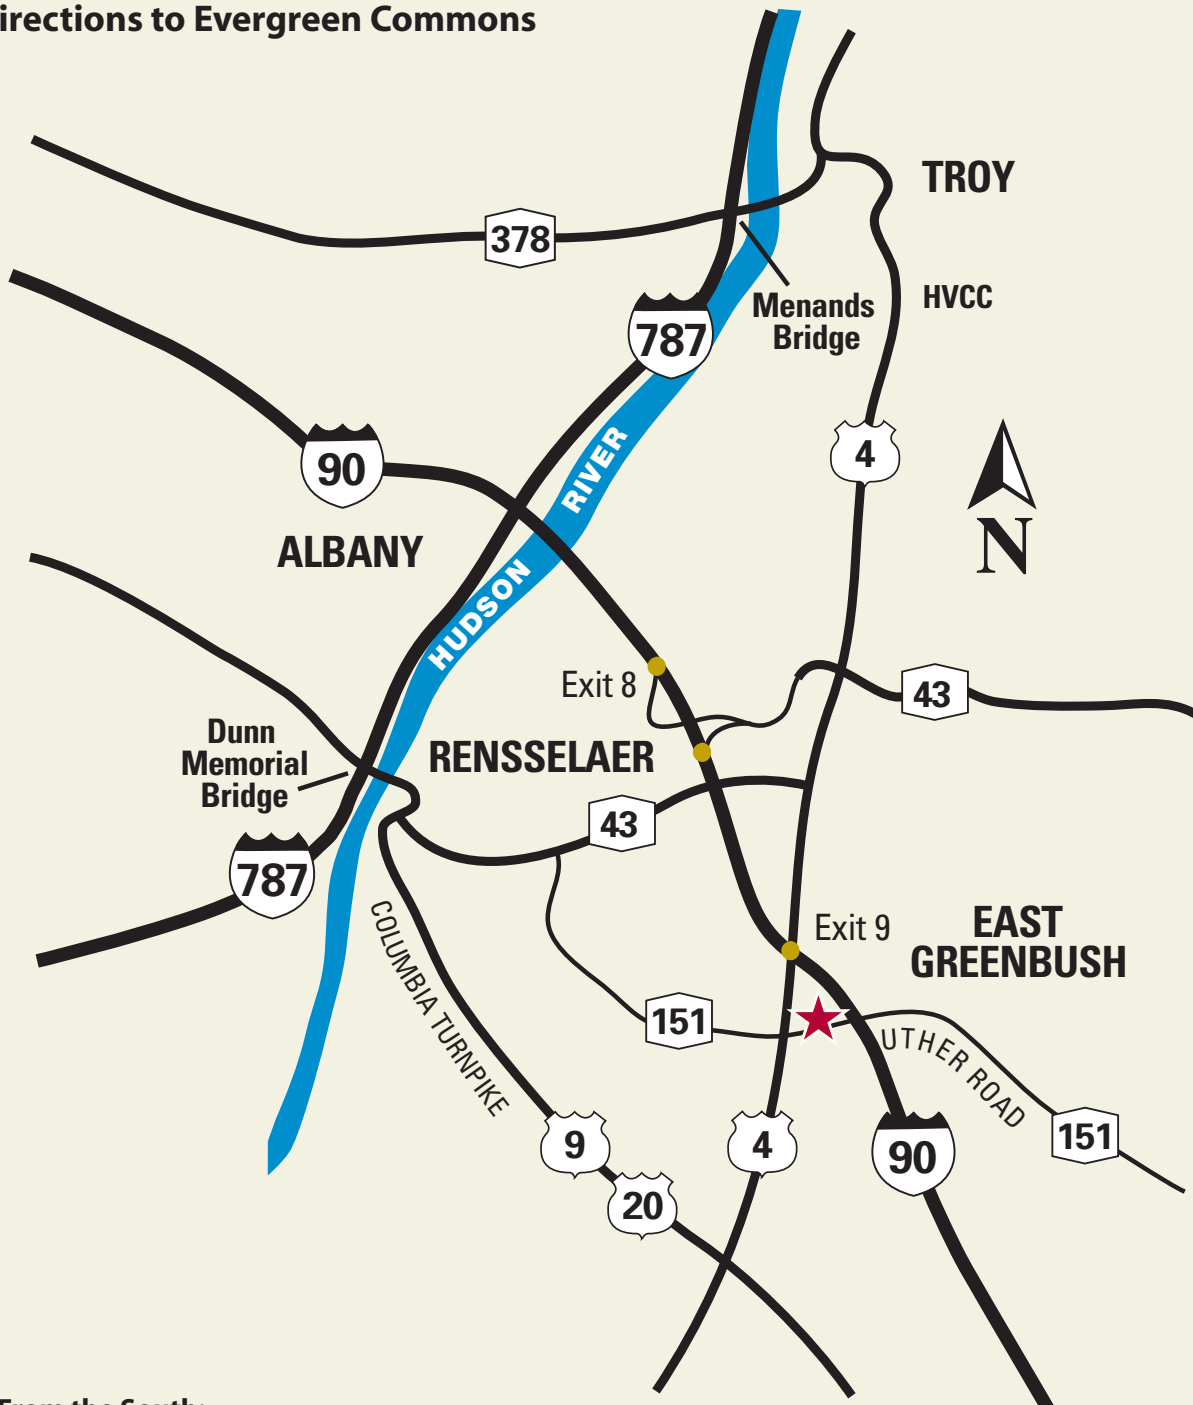

Directions to Evergreen Commons

From the South:

Exit the New York State Thruway (I-87) at exit 23 (downtown Albany/ Rensselaer/Troy). Take I-787 North to exit 5 and merge onto I-90 East (Boston). Take exit 9 onto Route 4 South. At traffic light, turn left onto Route 151 (Luther Road). Turn left at the second drive.

From the North:

Take I-87 South (Northway) to exit 7 (Route 7 East, Troy/Cohoes). Merge onto I-787 South toward Albany. Take exit 5 to I-90 East (Boston). Take exit 9 onto Route 4 South. At traffic light, turn left onto Route 151 (Luther Road). Turn left at the second drive.

From the East:

Take Route 7 West and merge onto I-787 South. Take exit 5 and merge onto I-90 East (Boston). Take exit 9 onto Route 4 South. At traffic light, turn left onto Route 151 (Luther Road). Turn left at the second drive.

From the West:

From Albany, take I-90 East (Boston) to exit 9 and merge onto Route 4 South. At traffic light, turn left onto Route 151 (Luther Road). Turn left at the second drive.